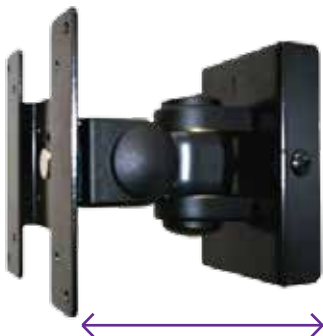

## 8730B Ceiling Mount

Height adjustable from 600mm to 1060mm

- Adjustable pole
- Adjustable screen tilt & swivel
- Firmly fixes on the ceiling
- Holds LCD Monitor up to 20kg
- Monitor Mounting Holes: VESA 75x75 and 100x100mm

## 262BS Swing Arm

- Mount your LCD Monitor onto the wall with a 45cm Long Adjustable Aluminum Die-Casting Arm
- Holds LCD Monitor up to 15kg
- Monitor Mounting Holes: VESA 75x75 and 100x100mm

Extend from wall 450mm

## WM117B Wall Mount Bracket

- Deluxe Wall Mounting
- Adjustable screen tilt & swivel
- Firmly fixes onto the wall
- Holds LCD monitor up to 12kg
- Monitor Mounting Holes: VESA 75x75 and 100x100mm

Distance from wall 15mm