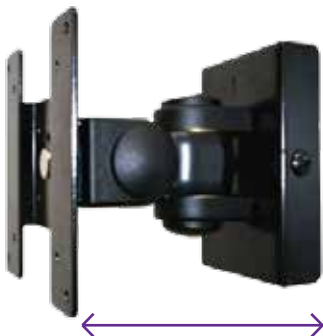

Mount Kits & Consumables

Robust | Power | Precision

SENIOR

VESA MOUNTING SOLUTIONS

Ceiling, wall, desktop mounting kits

8730B Ceiling Mount

Height adjustable from 600mm to 1060mm

- Adjustable pole
- Adjustable screen tilt & swivel
- Firmly fixes on the ceiling
- Holds LCD Monitor up to 20kg
- Monitor Mounting Holes: VESA 75x75 and 100x100mm

262BS Swing Arm

- Mount your LCD Monitor onto the wall with a 45cm Long Adjustable Aluminum Die-Casting Arm
- Holds LCD Monitor up to 15kg
- Monitor Mounting Holes: VESA 75x75 and 100x100mm

Extend from wall 450mm

Distance from wall 130mm

WM117B Wall Mount Bracket

- Deluxe Wall Mounting
- Adjustable screen tilt & swivel
- Firmly fixes onto the wall
- Holds LCD monitor up to 12kg
- Monitor Mounting Holes: VESA 75x75 and 100x100mm

Distance from wall 15mm

1150C Wall Mount Bracket

- Thin Wall Mounting
- Firmly fixes onto wall
- Holds LCD Monitor up to 12kg
- Monitor Mounting Holes: VESA 75x75 and 100x100mm

MODEL	ITEM CODE	PRODUCT SPECIFICATION
8730B Ceiling	GPU-8730B	Ceiling Mount, Tilt & Swivel
262BS Swing Arm	GPU-262BS	Wall Mount Swing Arm, Tilt & Swivel
WM117B Wall	PU-WM117B	Wall Mount Bracket, Tilt & Swivel
1150C Wall	GPU-1150C	Flat Wall Mount