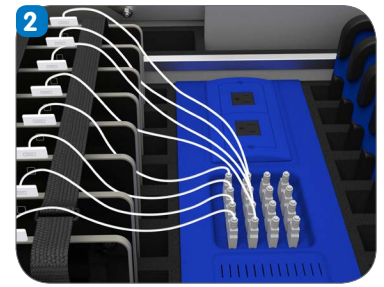

10. IEC power cables plug into the mains and are designed to snap out if pulled away from the wall, preventing damage to the unit or any nasty trips

11. GoCabby Charge & Sync is compatible with any USB powered mobile device, including iPads, Android tablets and e-book readers. GoCabby Charge & Sync allows simultaneous synchronisation of all devices whilst connected. Devices of the same type can all be synchronised in one go, saving you time when deploying apps and content. Easy to install firmware updates ensure your GoCabby Charge & Sync can charge and sync all the latest tablets, making it future proof. iTunes and Apple configurator enables you to sync your apps, media and usable content from your office, home or classroom. Our intelligent charging allows you to charge multiple types of devices at the same time whilst ensuring connection stops automatically for each device once fully charged

12. GoCabby Mini Charge Only comes with removable deployment baskets and a Boost+ attachment which can also be removed to be used as a portable charge solution which charges all devices whilst connected. Our intelligent charging allows you to charge multiple types of devices at the same time whilst ensuring connection stops automatically for each device once fully charged. Safety hinge to lock the lid in place and close slowly

GoCabby Mini Charge Only