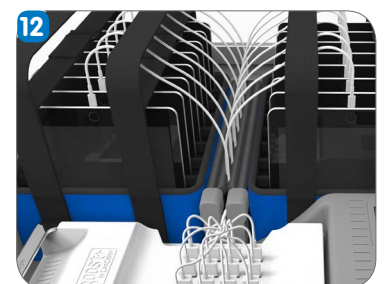

10. IEC power cables plug into the mains and are designed to snap out if pulled away from the wall, preventing damage to the unit or any nasty trips

11. GoCabby Charge & Sync is compatible with any USB powered mobile device, including iPads, Android tablets and e-book readers. GoCabby Charge & Sync allows simultaneous synchronisation of all devices whilst connected. Devices of the same type can all be synchronised in one go, saving you time when deploying apps and content. Easy to install firmware updates ensure your GoCabby Charge & Sync can charge and sync all the latest tablets, making it future proof. iTunes and Apple configurator enables you to sync your apps, media and usable content from your office, home or classroom. Our intelligent charging allows you to charge multiple types of devices at the same time whilst ensuring connection stops automatically for each device once fully charged

12. GoCabby Mini Charge Only comes with removable deployment baskets and a Boost+ attachment which can also be removed to be used as a portable charge solution which charges all devices whilst connected. Our intelligent charging allows you to charge multiple types of devices at the same time whilst ensuring connection stops automatically for each device once fully charged. Safety hinge to lock the lid in place and close slowly

GoCabby Mini Charge Only